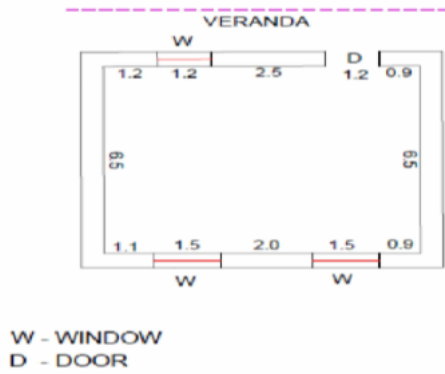

Nazri Naksha

Google Map View

Polling Station Building Front View

Polling Station Front View

Cad View

Key MAP View