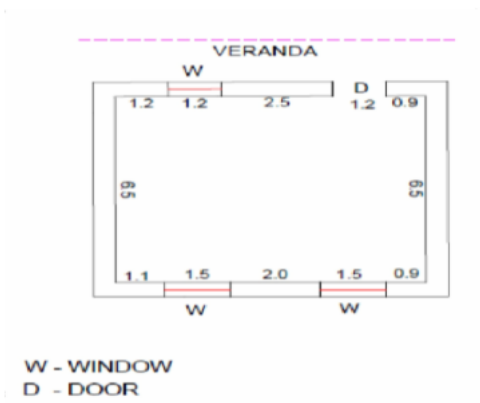

Nazri Naksha

Google Map View

Polling Station Building Front View

Polling Station Front View

Cad View

Key MAP View