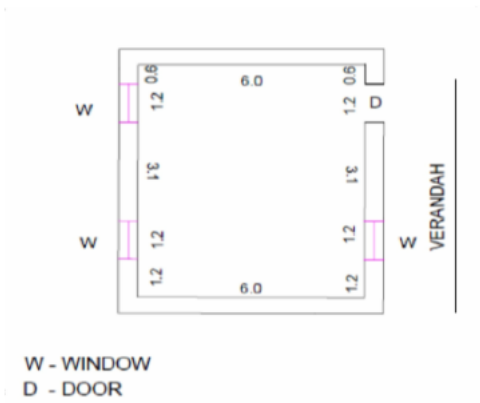

Nazri Naksha

Google Map View

Polling Station Building Front View

Polling Station Front View

Cad View

Key MAP View