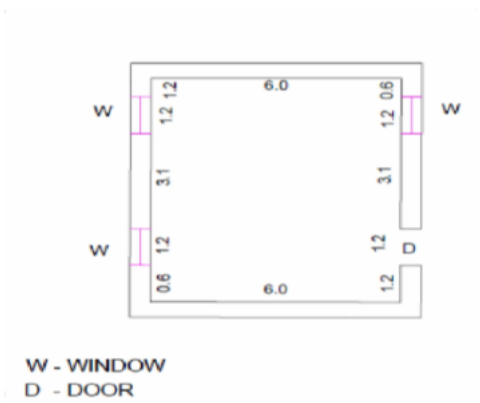

Nazri Naksha

Google Map View

Polling Station Building Front View

Polling Station Front View

Cad View

Key MAP View