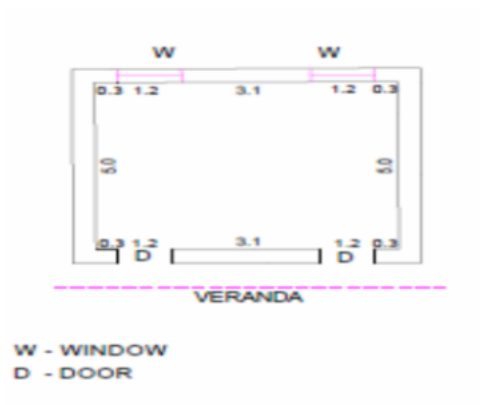

Nazri Naksha

Google Map View

Polling Station Building Front View

Polling Station Front View

Cad View

Key MAP View