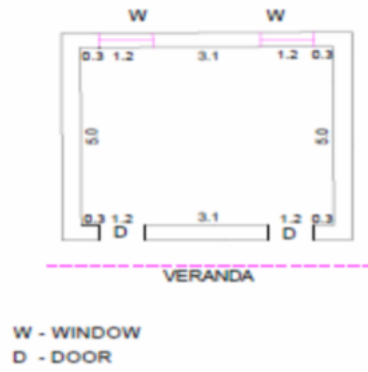

Nazri Naksha

Google Map View

Polling Station Building Front View

Polling Station Front View

Cad View

Key MAP View