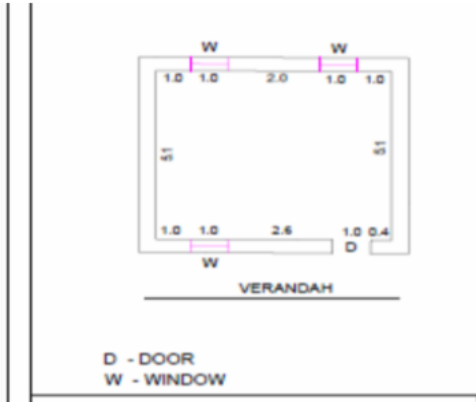

Nazri Naksha

Google Map View

Polling Station Building Front View

Polling Station Front View

Cad View

Key MAP View