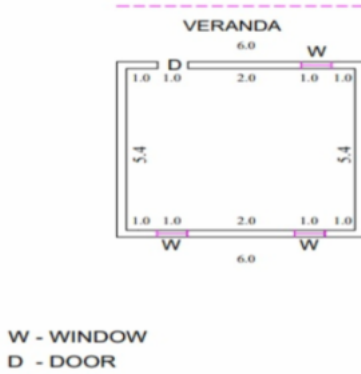

Nazri Naksha

Google Map View

Polling Station Building Front View

Polling Station Front View

Cad View

Key MAP View