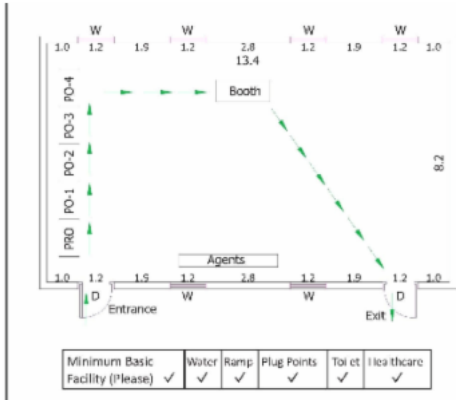

Nazri Naksha

Google Map View

Polling Station Building Front View

Polling Station Front View

Cad View

Key MAP View