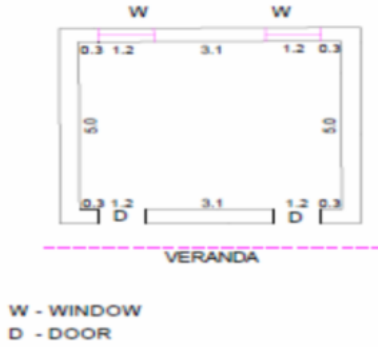

Nazri Naksha

Google Map View

Polling Station Building Front View

Polling Station Front View

Cad View

Key MAP View