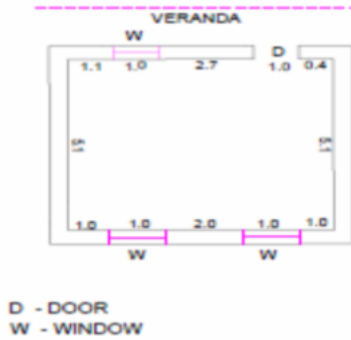

Nazri Naksha

Google Map View

Polling Station Building Front View

Polling Station Front View

Cad View

Key MAP View