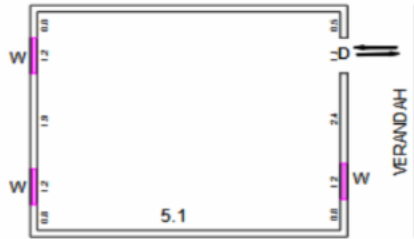

Nazri Naksha

Google Map View

Polling Station Building Front View

Polling Station Front View

Cad View

D - DOOR
W - WINDOW

Key MAP View