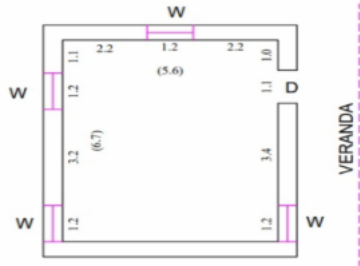

Nazri Naksha

Google Map View

Polling Station Building Front View

Polling Station Front View

Cad View

W - WINDOW
D - DOOR

Key MAP View