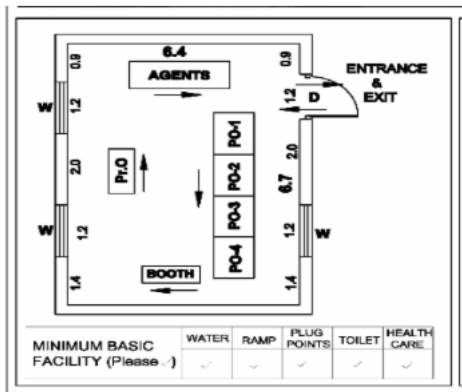

Nazri Naksha

Google Map View

Polling Station Building Front View

Polling Station Front View

Cad View

Key MAP View