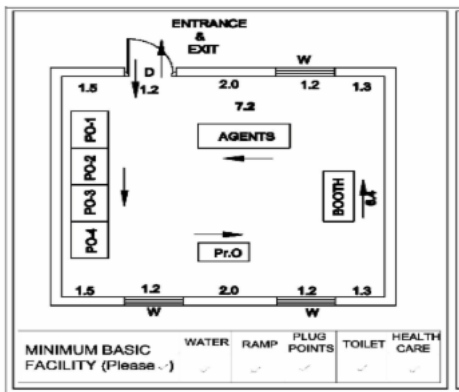

Nazri Naksha

Google Map View

Polling Station Building Front View

Polling Station Front View

Cad View

Key MAP View