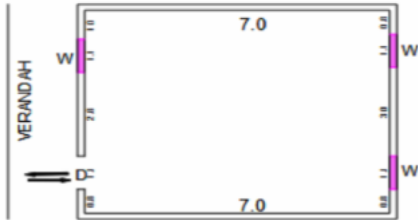

Nazri Naksha

Google Map View

Polling Station Building Front View

Polling Station Front View

Cad View

D - DOOR
W - WINDOW

Key MAP View