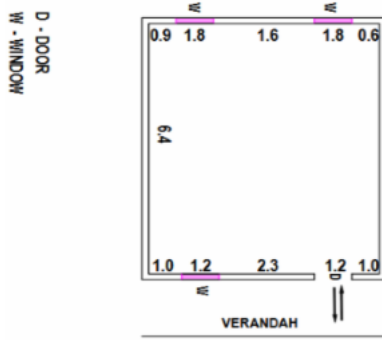

Nazri Naksha

Google Map View

Polling Station Building Front View

Polling Station Front View

Cad View

Key MAP View