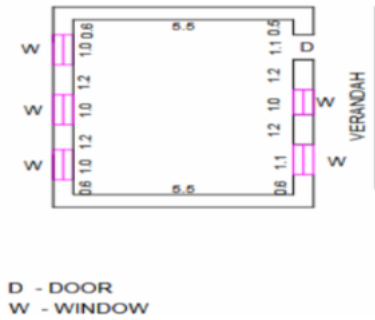

Nazri Naksha

Google Map View

Polling Station Building Front View

Polling Station Front View

Cad View

Key MAP View