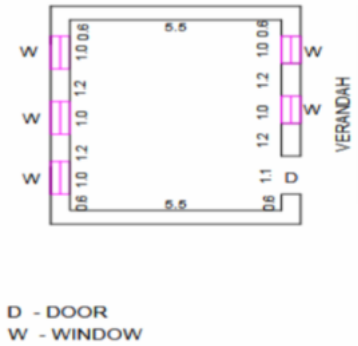

Nazri Naksha

Google Map View

Polling Station Building Front View

Polling Station Front View

Cad View

Key MAP View