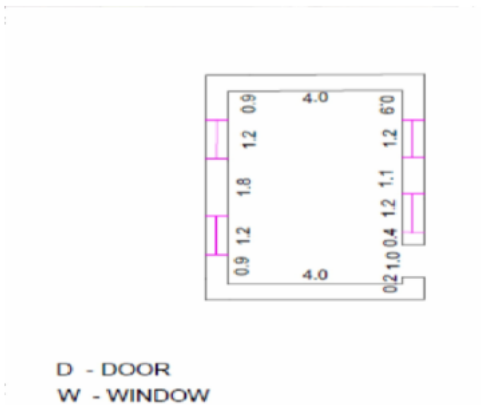

Nazri Naksha

Google Map View

Polling Station Building Front View

Polling Station Front View

Cad View

Key MAP View