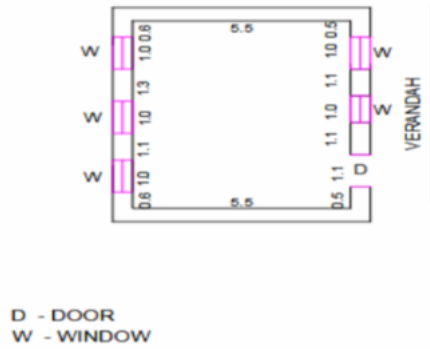

Nazri Naksha

Google Map View

Polling Station Building Front View

Polling Station Front View

Cad View

Key MAP View