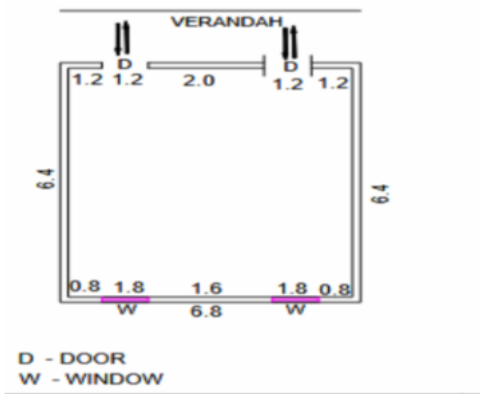

Nazri Naksha

Google Map View

Polling Station Building Front View

Polling Station Front View

Cad View

Key MAP View