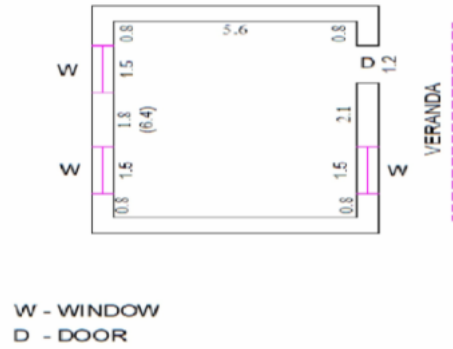

Nazri Naksha

Google Map View

Polling Station Building Front View

Polling Station Front View

Cad View

Key MAP View