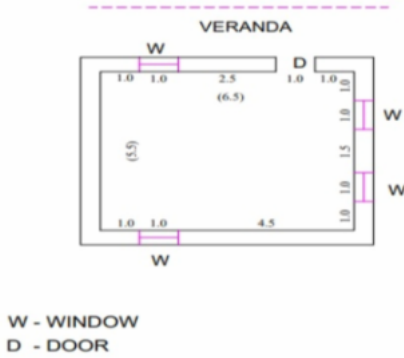

Nazri Naksha

Google Map View

Polling Station Building Front View

Polling Station Front View

Cad View

Key MAP View