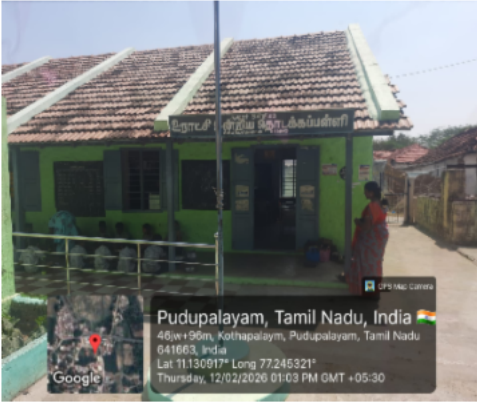

Polling Station Building Front View