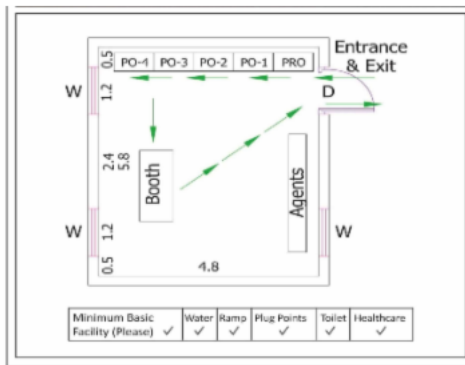

Nazri Naksha

Google Map View

Polling Station Building Front View

Polling Station Front View

Cad View

Key MAP View