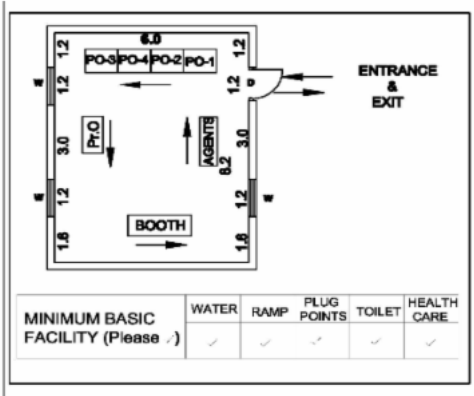

Nazri Naksha

Google Map View

Polling Station Building Front View

Polling Station Front View

Cad View

Key MAP View