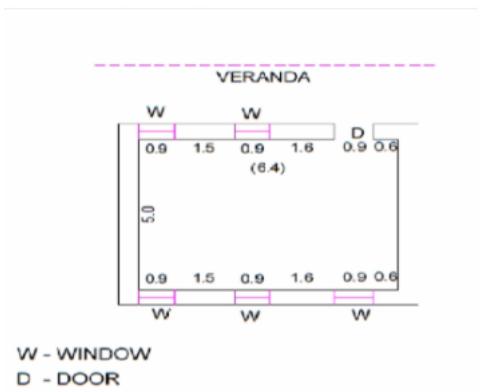

Nazri Naksha

Google Map View

Polling Station Building Front View

Polling Station Front View

Cad View

Key MAP View