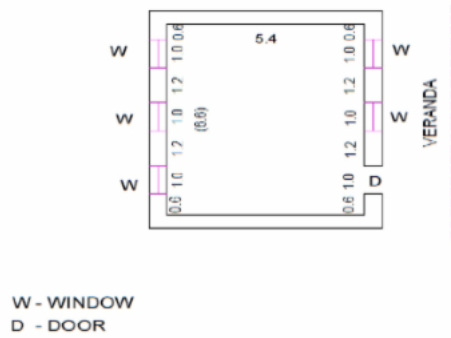

Nazri Naksha

Google Map View

Polling Station Building Front View

Polling Station Front View

Cad View

Key MAP View