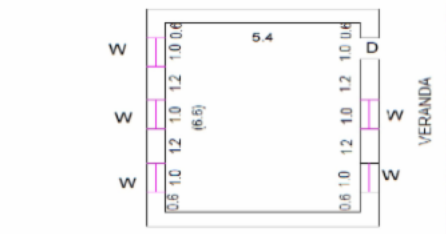

Nazri Naksha

Google Map View

Polling Station Building Front View

Polling Station Front View

Cad View

W - WINDOW
D - DOOR

Key MAP View