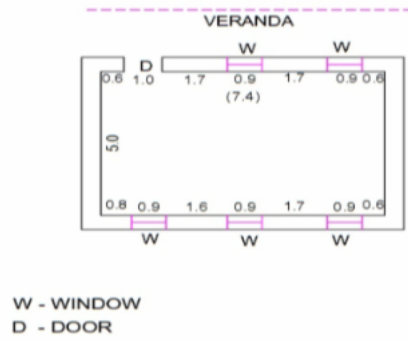

Nazri Naksha

Google Map View

Polling Station Building Front View

Polling Station Front View

Cad View

Key MAP View