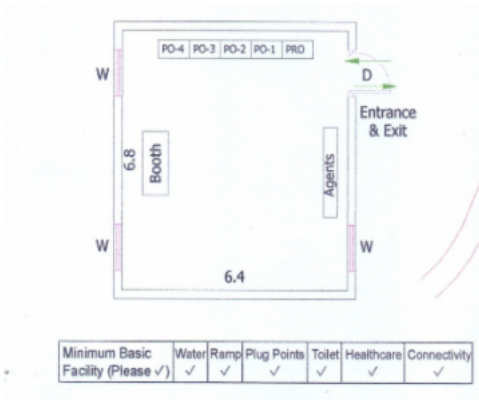

Nazri Naksha

Google Map View

Polling Station Building Front View

Polling Station Front View

Cad View

Key MAP View