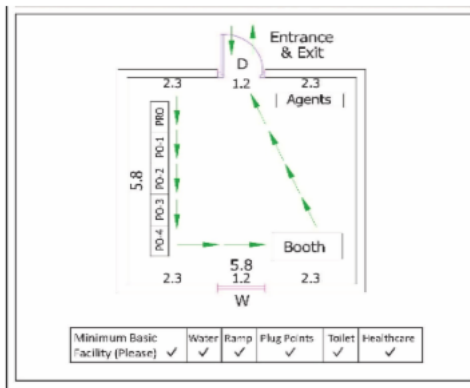

Nazri Naksha

Google Map View

Polling Station Building Front View

Polling Station Front View

Cad View

Key MAP View