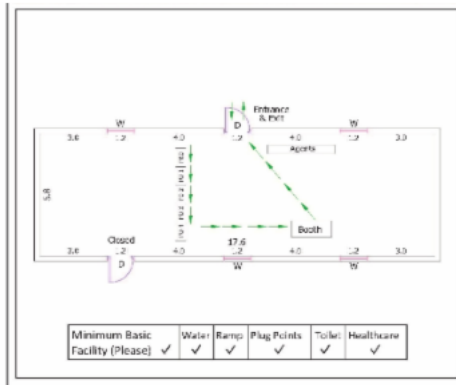

Nazri Naksha

Google Map View

Polling Station Building Front View

Polling Station Front View

Cad View

Key MAP View