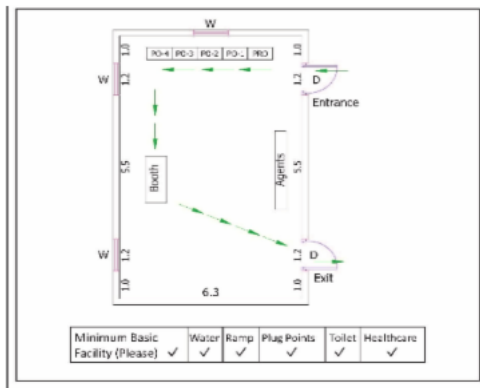

Nazri Naksha

Google Map View

Polling Station Building Front View

Polling Station Front View

Cad View

Key MAP View