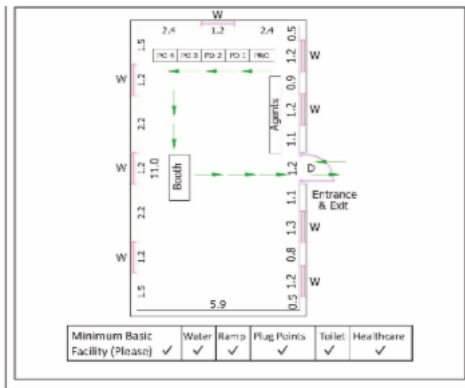

Nazri Naksha

Google Map View

Polling Station Building Front View

Polling Station Front View

Cad View

Key MAP View