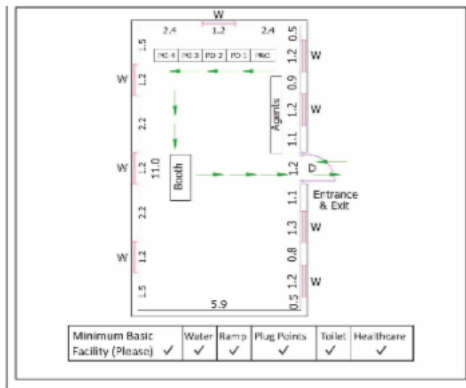

Nazri Naksha

Google Map View

Polling Station Building Front View

Polling Station Front View

Cad View

Key MAP View