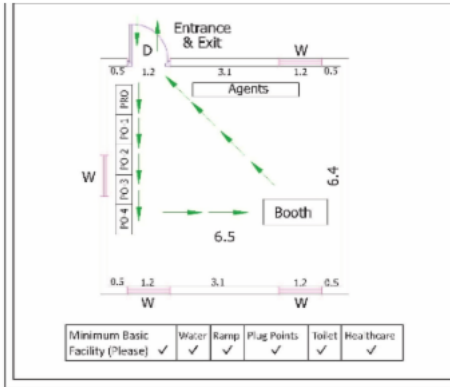

Nazri Naksha

Google Map View

Polling Station Building Front View

Polling Station Front View

Cad View

Key MAP View