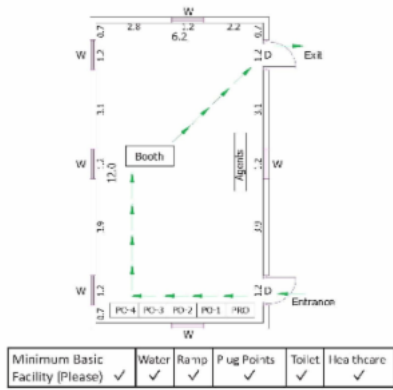

Nazri Naksha

Google Map View

Polling Station Building Front View

Polling Station Front View

Cad View

Key MAP View