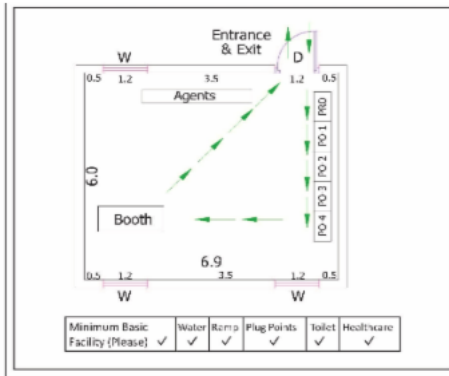

Nazri Naksha

Google Map View

Polling Station Building Front View

Polling Station Front View

Cad View

Key MAP View