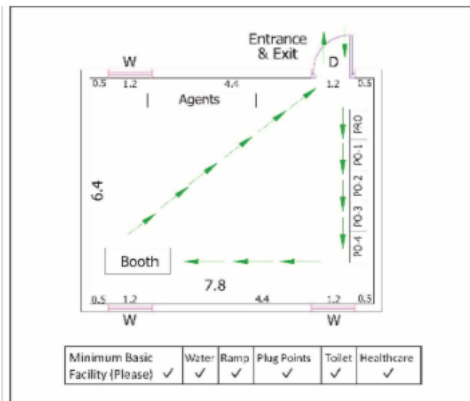

Nazri Naksha

Google Map View

Polling Station Building Front View

Polling Station Front View

Cad View

Key MAP View