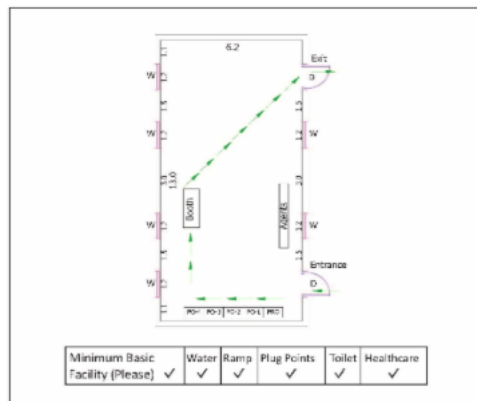

Nazri Naksha

Google Map View

Polling Station Building Front View

Polling Station Front View

Cad View

Key MAP View