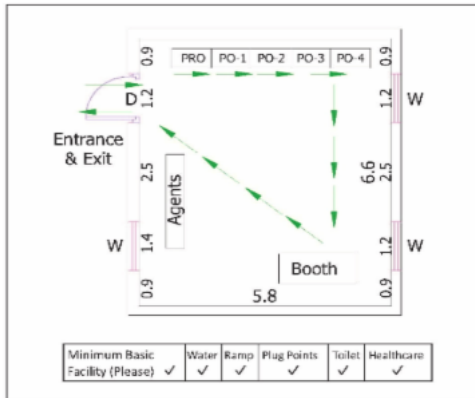

Nazri Naksha

Google Map View

Polling Station Building Front View

Polling Station Front View

Cad View

Key MAP View