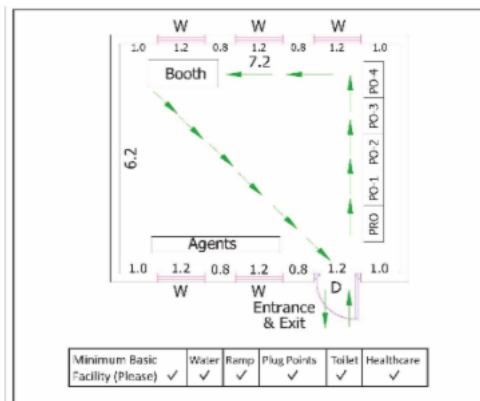

Nazri Naksha

Google Map View

Polling Station Building Front View

Polling Station Front View

Cad View

Key MAP View