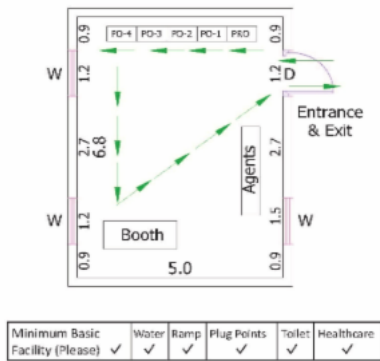

Nazri Naksha

Google Map View

Polling Station Building Front View

Polling Station Front View

Cad View

Key MAP View