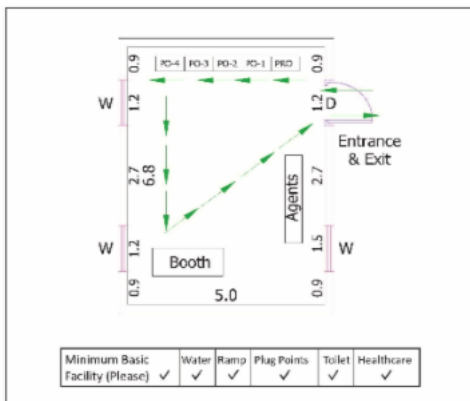

Nazri Naksha

Google Map View

Polling Station Building Front View

Polling Station Front View

Cad View

Key MAP View