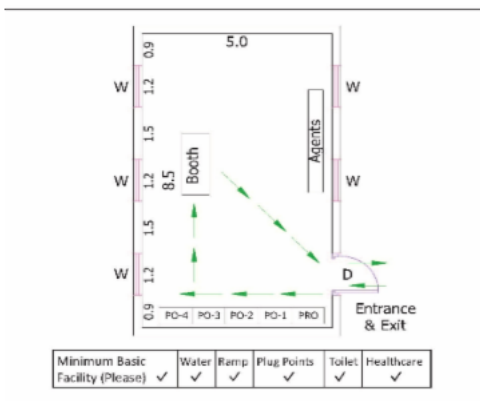

Nazri Naksha

Google Map View

Polling Station Building Front View

Polling Station Front View

Cad View

Key MAP View