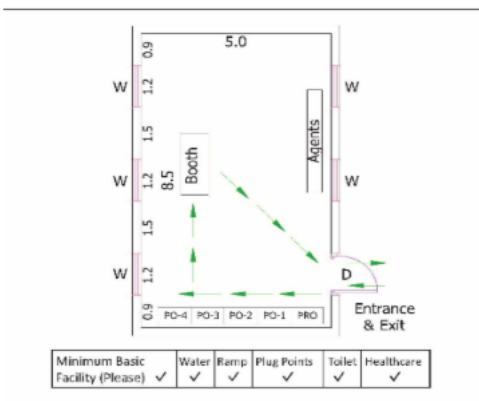

Nazri Naksha

Google Map View

Polling Station Building Front View

Polling Station Front View

Cad View

Key MAP View