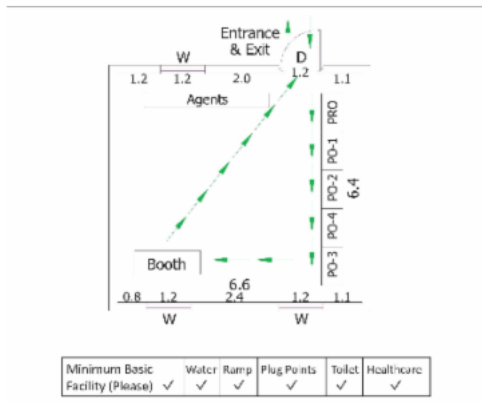

Nazri Naksha

Google Map View

Polling Station Building Front View

Polling Station Front View

Cad View

Key MAP View