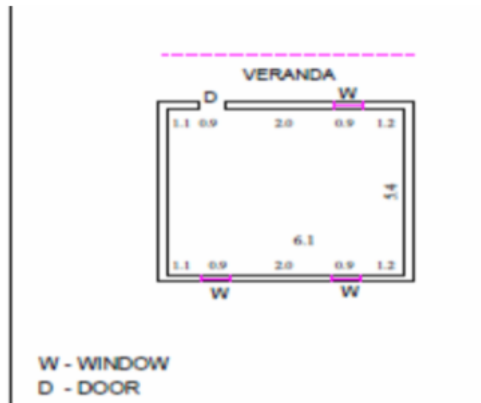

Nazri Naksha

Google Map View

Polling Station Building Front View

Polling Station Front View

Cad View

Key MAP View