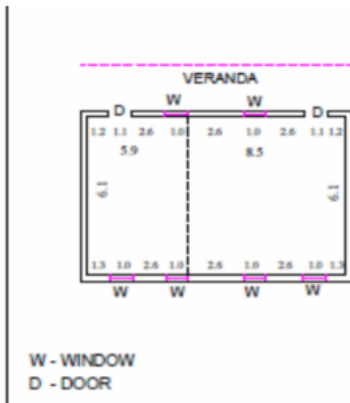

Nazri Naksha

Google Map View

Polling Station Building Front View

Polling Station Front View

Cad View

Key MAP View